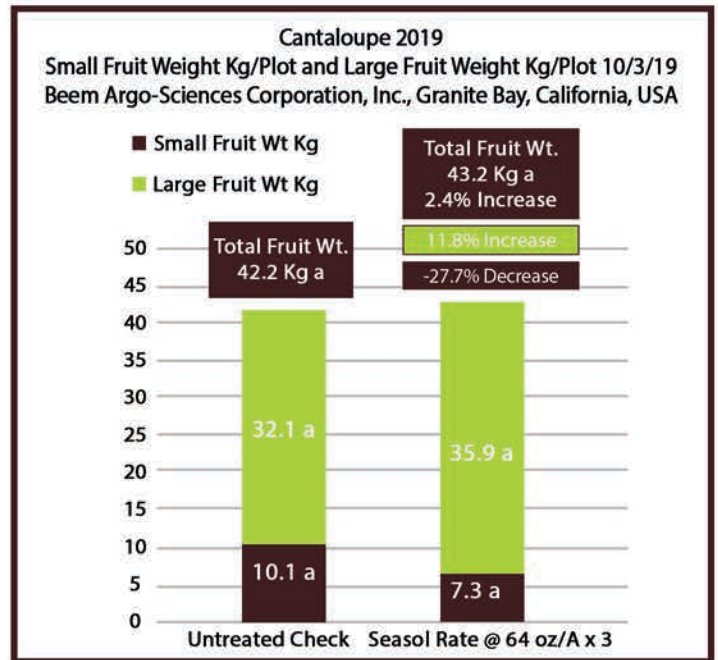

## SITUATION

Trials conducted independently in California, USA in commercial cantaloupe fields.

## APPLICATION

Fertigation application of Seasol at various timings outlined in the below tables.

UNTREATED

**Seasol**  
(applied every 2 weeks)

Rate	Timing	Method
2 qts/acre	Fifth Leaf	Fertigate
	Beginning Flowering	Fertigate
	Early Fruit	Fertigate